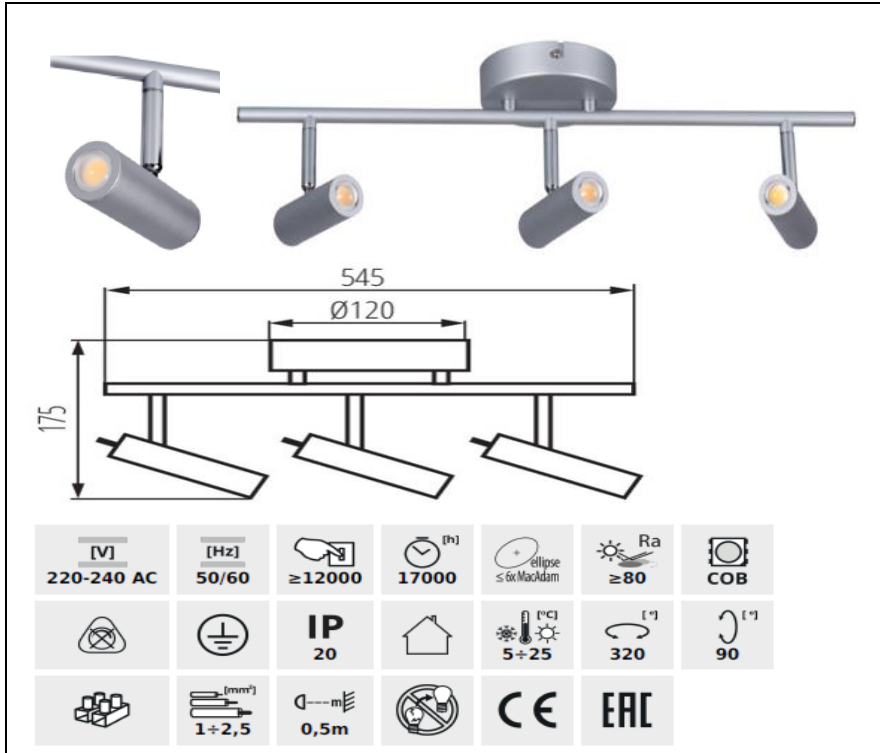

PRODUCT SPECIFICATION SHEET

Ceiling

ITEM CODE: 1001115

TUME LED EL-30

DESCRIPTION

TUME is a visually attractive and attractive in terms of use modern series of wall and ceiling lamps. These lamps have an integrated LED COB light source with warm colour. TUME enables full adjustment of the direction of the light stream. The original design makes this lamp look perfect in modern home interiors, hotels and restaurants.

PRODUCT DETAILS

Material	Steel
Height	175 mm
Width	120 mm
Length	545 mm
Weight	1025 g
Color	Grey
Replaceable light source	No
Compatible with dimmer	No

TECHNICAL DATA

Frequency	50/60 Hz
Maximum Power	3 x 6 W
Luminous flux	3 x 500 lm
Voltage	200-240 V
IP	IP20
Colour Temperature	3000 K, Warm white
Service Life	17000 h
Connection Type	Bolt terminal block