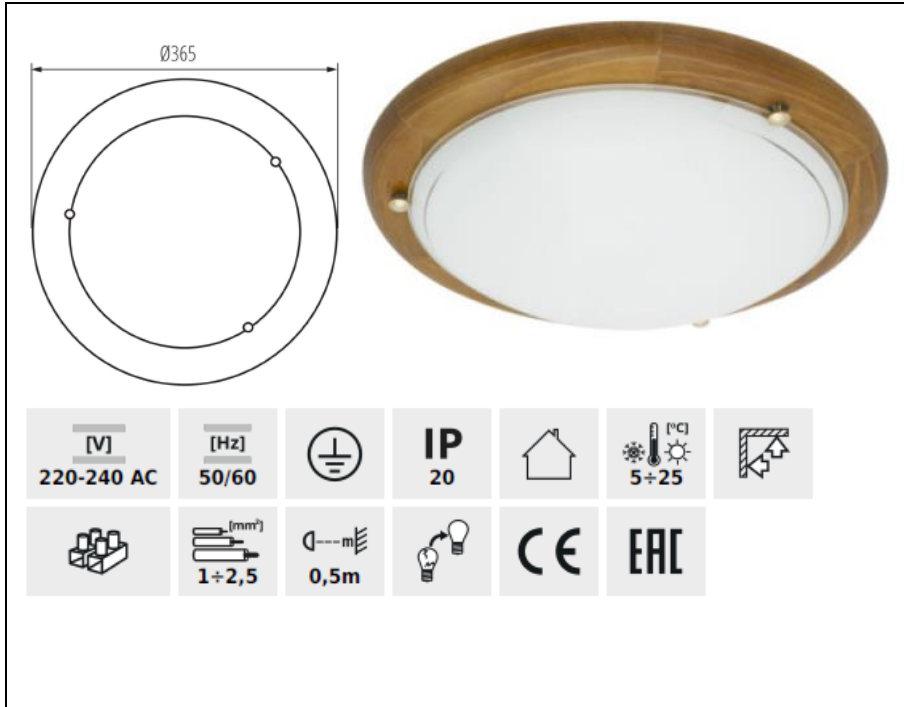

PRODUCT SPECIFICATION SHEET

Wall and Ceiling

ITEM CODE: 1001047
TIVA 1030 DDR/ML-DB

DESCRIPTION

Ceiling Lighting round OAK

PRODUCT DETAILS

Material	Wood, Glass
Height	91 mm
Diameter	385 mm
Weight	1600 g
Color	Oak
Replaceable light source	Yes

TECHNICAL DATA

Frequency	50/60 Hz
Maximum Power	2 x 60 W
Cap	E27
Voltage	200-240 V
IP	IP20
Light Source	GLS/CFL/LED
Connection type	Bolt terminal block
Minimum distance from the illuminated object	0,5m