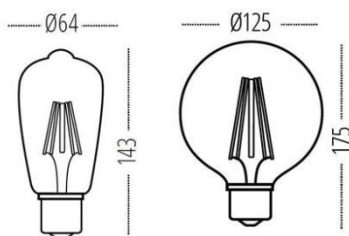

## Specifications

### ST64 FILLED 6W E27-WW

Collection	Light sources
Description	Kanlux lamps offer the luminous efficacy, assuring considerable energy savings, as they emit light with the luminous flux. This also guarantees better lighting effects than the ones achieved by means of standard halogen sources of comparable wattage. They are perfect as general lighting in wall and ceiling fittings; they can also be applied as effective decorative elements.
Lamp	LED
Index	26041
EAN	5905339260413
Cap base	E27
Brand	Kanlux
OTHER OPTIONS	
Declaration of conformity	Issued under the sole responsibility of the manufacturer
References	To the relevant harmonized standards used or references to the other technical specifications in relation to which conformity is declared
Other	LED FILAMENT
Additional information	Kanlux SA has an implemented Quality Management system