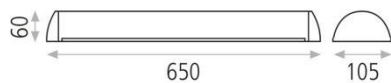

**Specifications**

**16/ 13 CASIO**

**101071**  
**16/ 13**

Collection	Wall lamp
Description	Casio 16/13IP44 Wall Lamp Sat. Nickel, E27 2x20W, IP44 CL.II ACB ILUMINACION S.L. has more than 25 years in the market. 5,000 customers in more than 50 countries, trust us in our strength and trajectory. More than 1,500 references among which six product lines, bathroom, technical, contract, outdoor, indoor and fluorescence provide solutions to the most varied needs and tastes.
Dimensions	Length = 650 Width= 105 Height = 60
Material	Metal
Finish	Satin Nickel
Type	Wall Lamp
Brand	ACB
Bulb	E27
<b>OTHER OPTIONS</b>	
Details	Photobiological safety of lamps and lamp system
Other	Assessment of lighting equipment related to human exposure to electromagnetic fields.