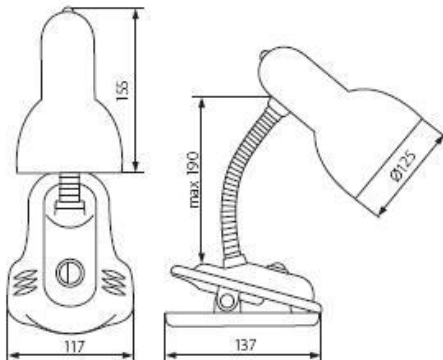

Brand	Kanlux
Description	Kanlux company's products include the latest functional lighting equipment with high luminous efficiency and long service life. The company Kanlux closely monitor global trends and the latest technology in lighting, successfully implementing them in their products. Kanlux company assortment includes: bulbs and lamps, ceiling lamps, table lamps, spotlights for bathroom, LED lamps, pendant lamps, fluorescent lamps, and more. All products of Kanlux are thoroughly tested and has all the international quality certificates.

OTHER OPTIONS

	clip assembly
	base, extension arm: plastic / shade: varnished steel sheet
color	pink
	flexible extension arm
Details	Table Light 1xE27 Pink